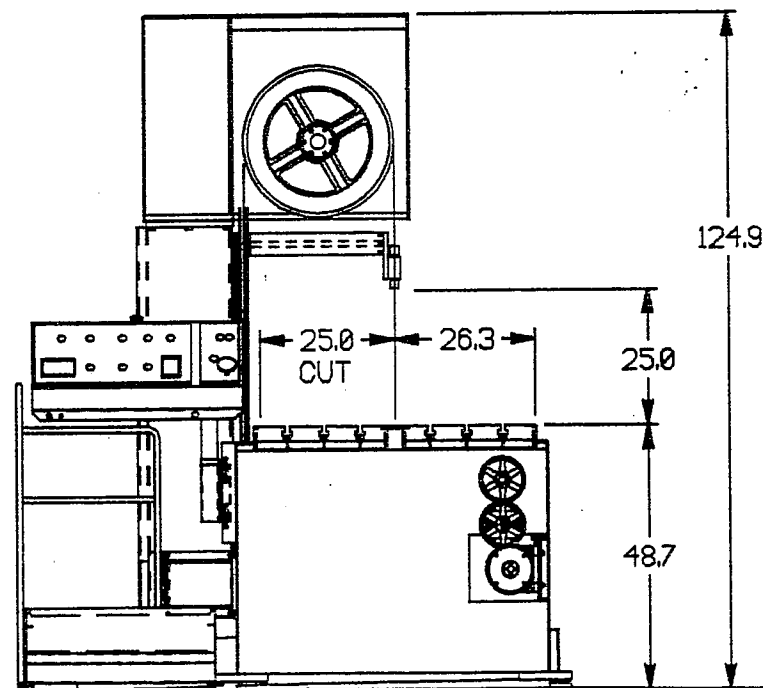

NOTE: HEM INC. WHOSE POLICY IS ONE OF CONTINUOUS IMPROVEMENTS, RESERVES THE RIGHT TO CHANGE SPECIFICATIONS, PRICE OR DESIGN AT ANY TIME WITHOUT NOTICE AND WITHOUT INCURRING OBLIGATIONS ALL DIMENSIONS +/- 100"

SAW MODEL	A	B	C
PM-25-8	96.0	220.0	109.0
PM-25-10	120.0	268.0	133.0
PM-25-12	144.0	316.0	157.0
PM-25-15	180.0	388.0	193.0
PM-25-18	216.0	460.0	229.0

DIMENSIONS IN INCHES

* NOTE: HOIST ACCESS AREAS MAY DIFFER FROM QUANTITY SHOWN DEPENDENT ON PARTICULAR SAW MODEL