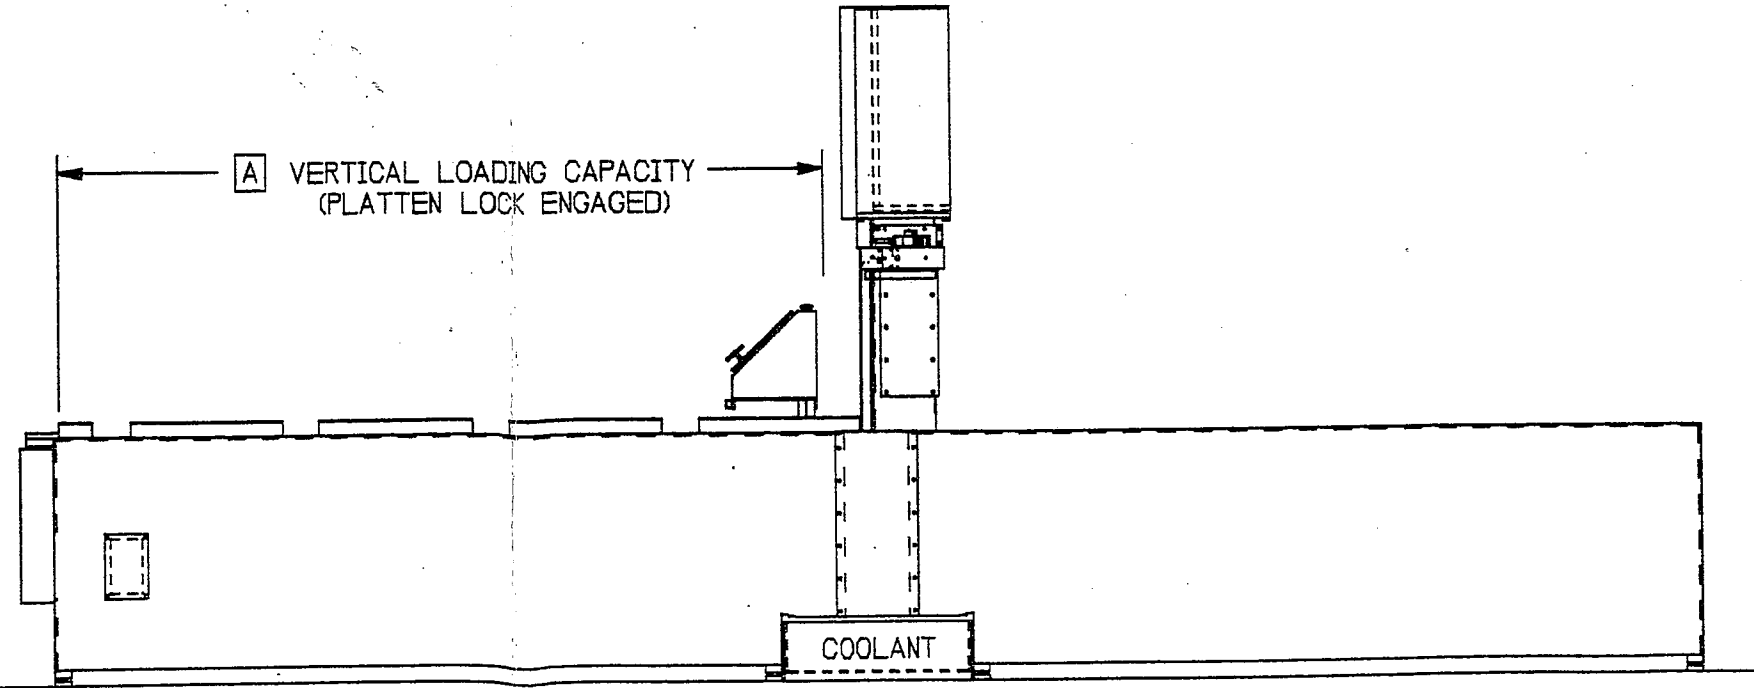

SAW MODEL	A	B	C
PM-25-8	96.0	220.0	109.0
PM-25-10	120.0	268.0	133.0
PM-25-12	144.0	316.0	157.0
PM-25-15	180.0	388.0	193.0
PM-25-18	216.0	460.0	229.0

DIMENSIONS IN INCHES

* NOTE: HOIST ACCESS AREAS MAY DIFFER FROM QUANTITY SHOWN DEPENDENT ON PARTICULAR SAW MODEL