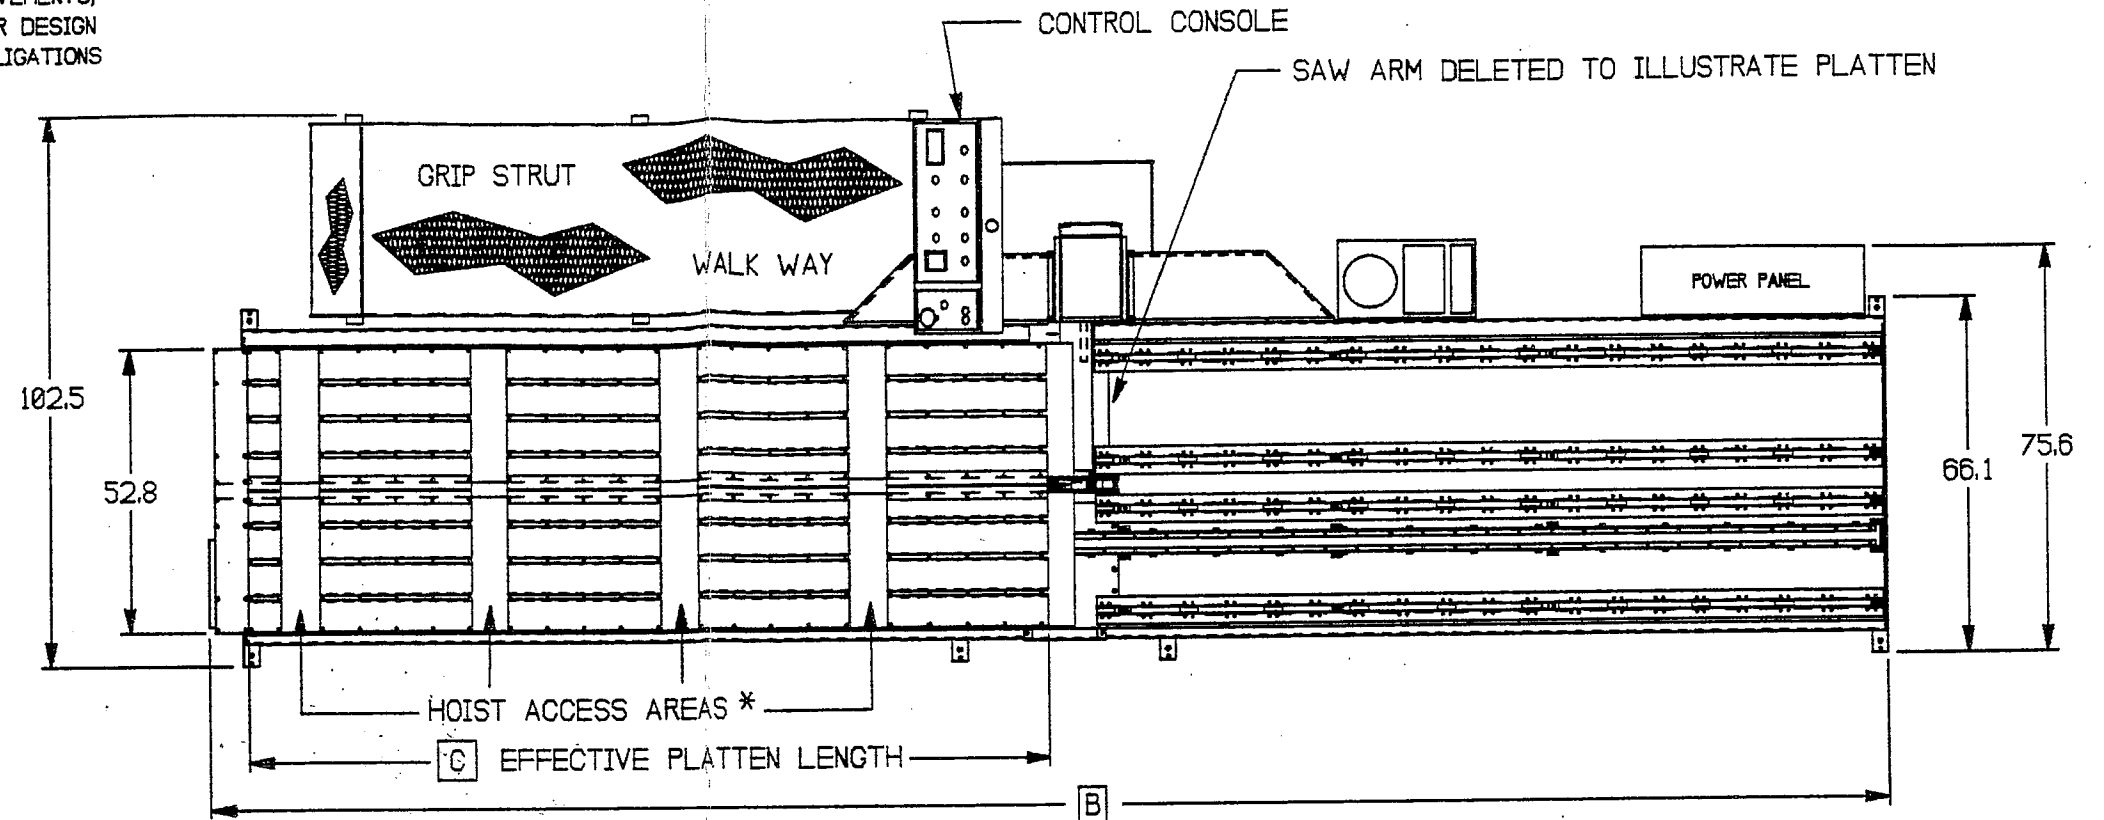

SAW MODEL	A	B	C
PM-25-8	96.0	220.0	109.0
PM-25-10	120.0	268.0	133.0
PM-25-12	144.0	316.0	157.0
PM-25-15	180.0	388.0	193.0
PM-25-18	216.0	460.0	229.0

DIMENSIONS IN INCHES

* NOTE: HOIST ACCESS AREAS MAY DIFFER FROM QUANTITY SHOWN DEPENDENT ON PARTICULAR SAW MODEL